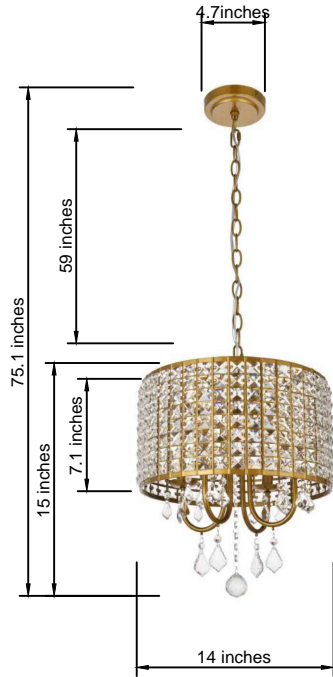

PRODUCT SPECIFICATION SHEET

Elise COLLECTION

Elise 4-Light Brass Pendant Lamp Clear

Brass
Item No:LD713D14BR

Black
Item No:LD713D14BK

Chrome
Item No:LD713D14C

Available Finishes

Dimensions

Canopy Size(in)	Ø4.7" H11.0"
Chain/Rod Length	59"
Length	N/A
Width	Ø 14"
Height	15"
Maximum Height	75.1"

Specifications

Finish	3 Finishes
Material	Metal+Crystal
Crystal Color	Clear
Type	Pendant Lamp
Hanging Device	Chain
Voltage	110-125V
Dimmable	Yes
Warranty	1Year Limited
Shipment Type	Small Parcel

Bulb / Socket

Socket Type	E12
Number of Lights	4
Wattage/Bulb	160W
Included	No

Installation

Indoor/Outdoor	Indoor
Dry/Wet/Damp	Dry
Weight	9.68 LBS
Wire Length	78.7"
Safety Rating	ETL Listed